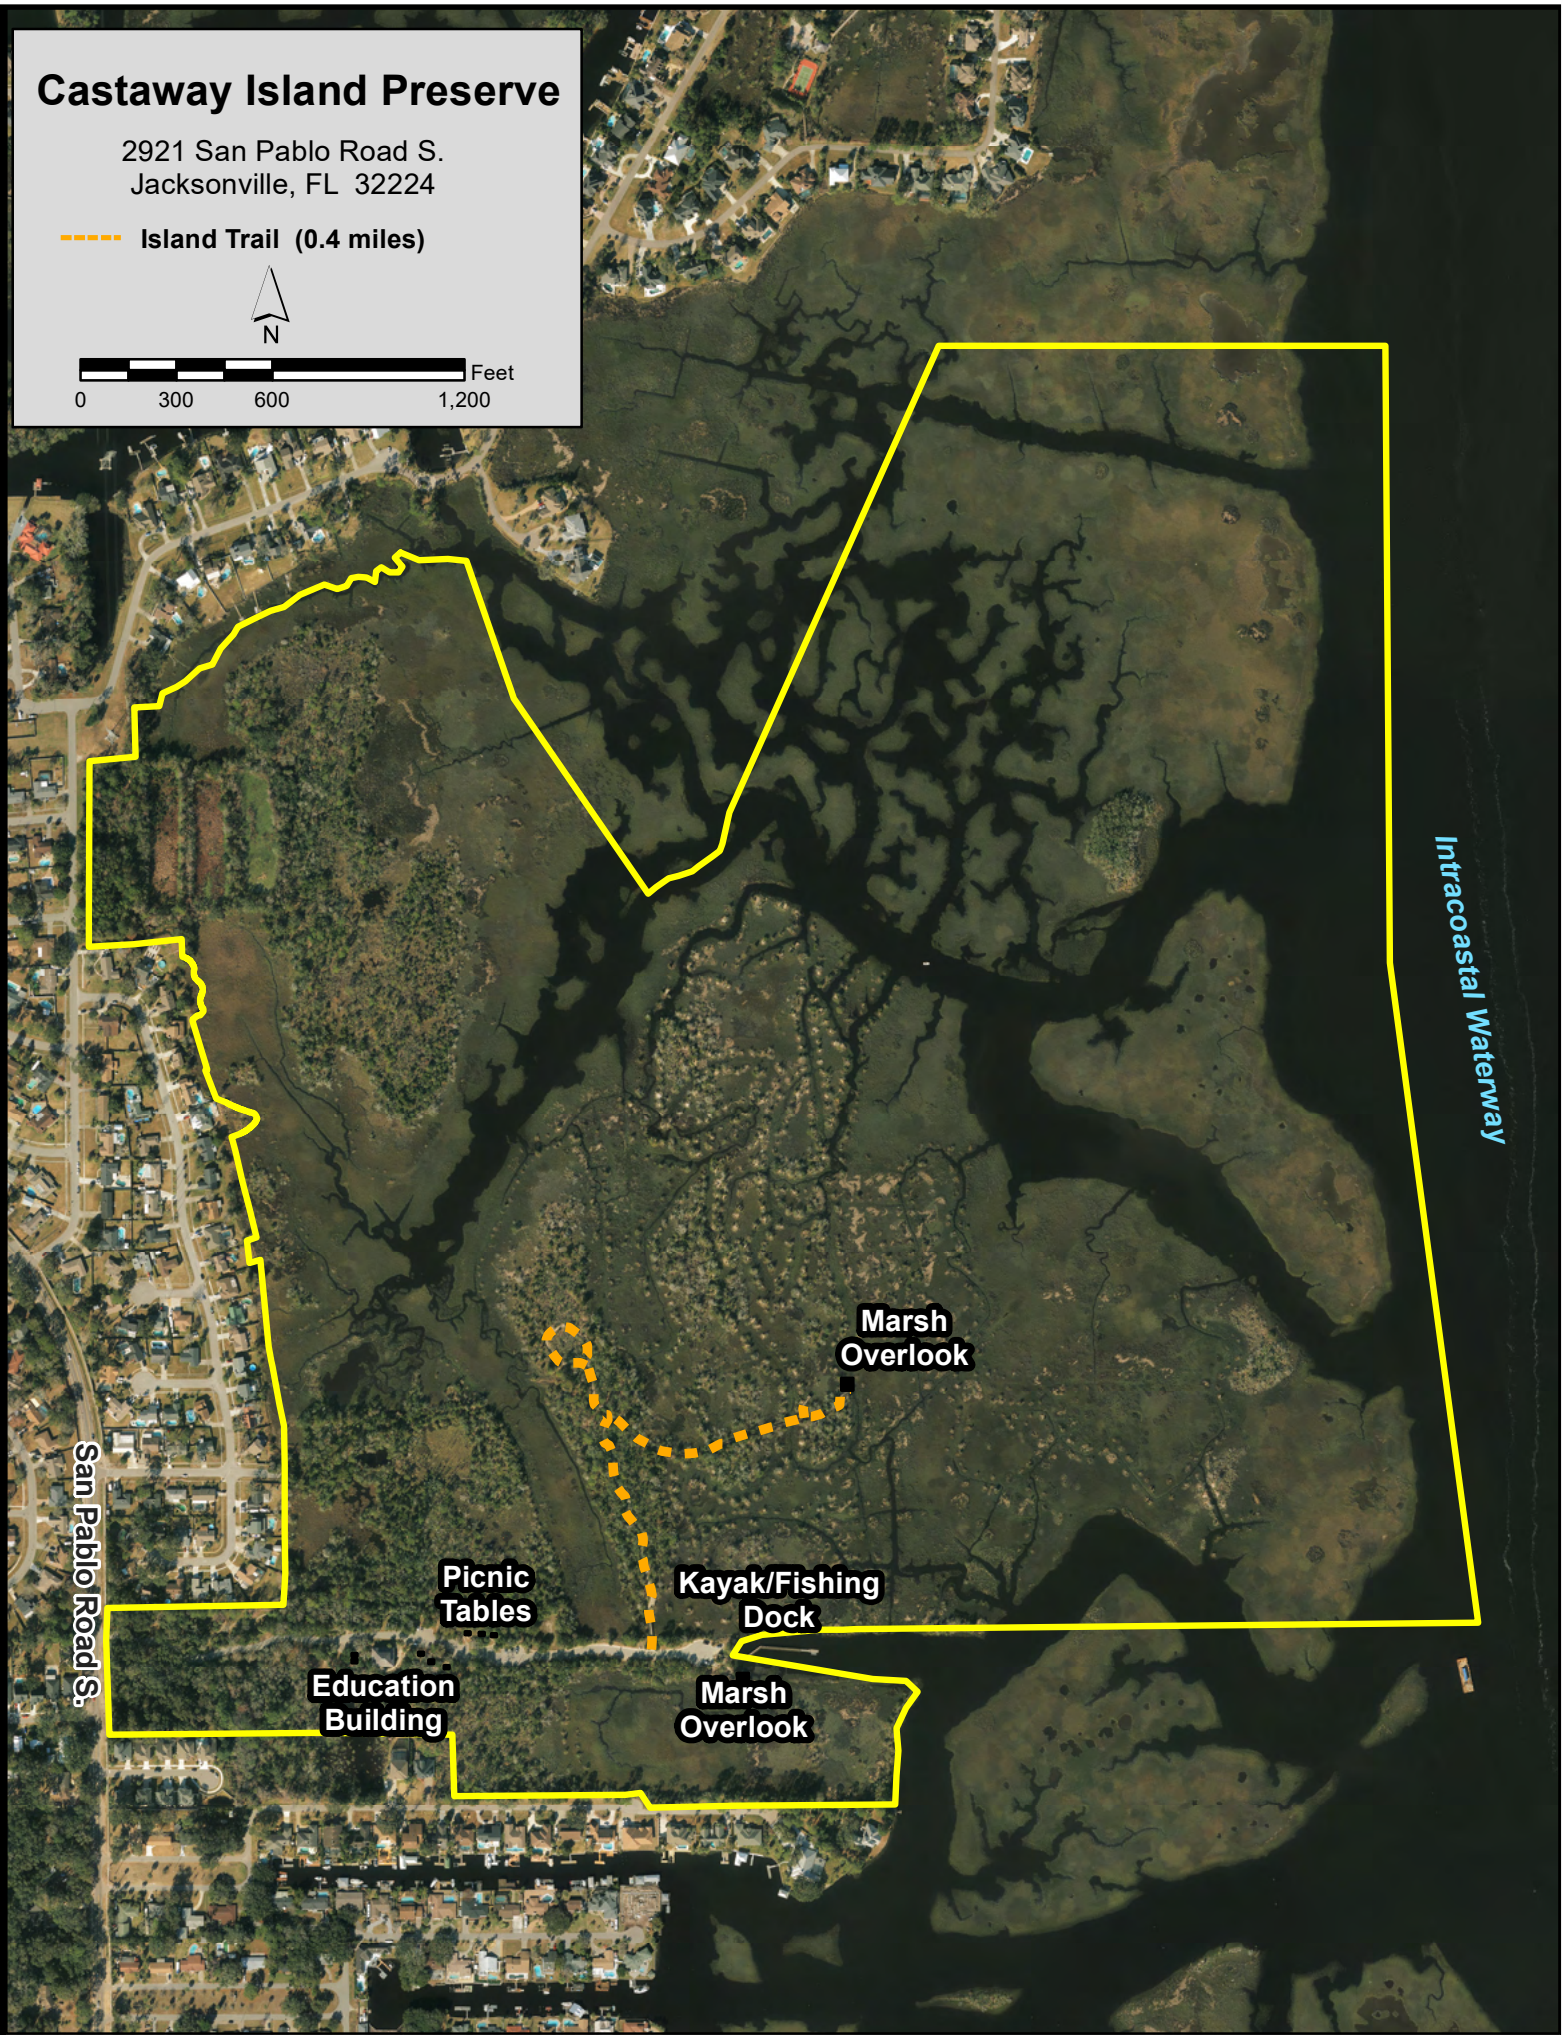

Castaway Island Preserve

2921 San Pablo Road S.
Jacksonville, FL 32224

----- Island Trail (0.4 miles)

San Pablo Road S.

Intracoastal Waterway

Marsh
Overlook

Picnic
Tables

Kayak/Fishing
Dock

Education
Building

Marsh
Overlook